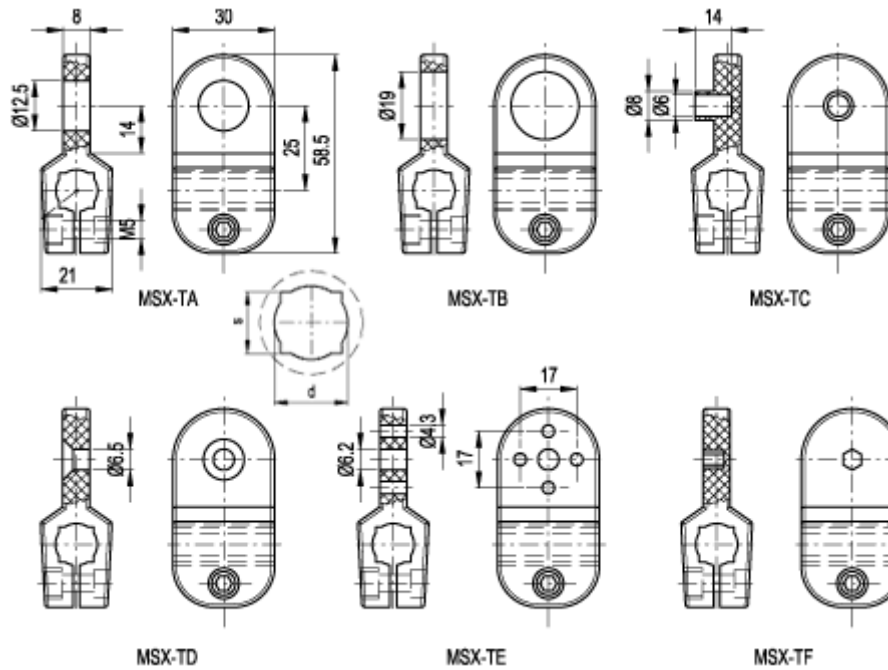

Article number: 2310440153

Description: E+G MSX Device clamp
MSX.56-TF-12-14

Measures

d	= 14
Rotation resistance	= 5
s	= 12
Torque (N m)	= 1100
Type	= MSX.56-TA-12-14